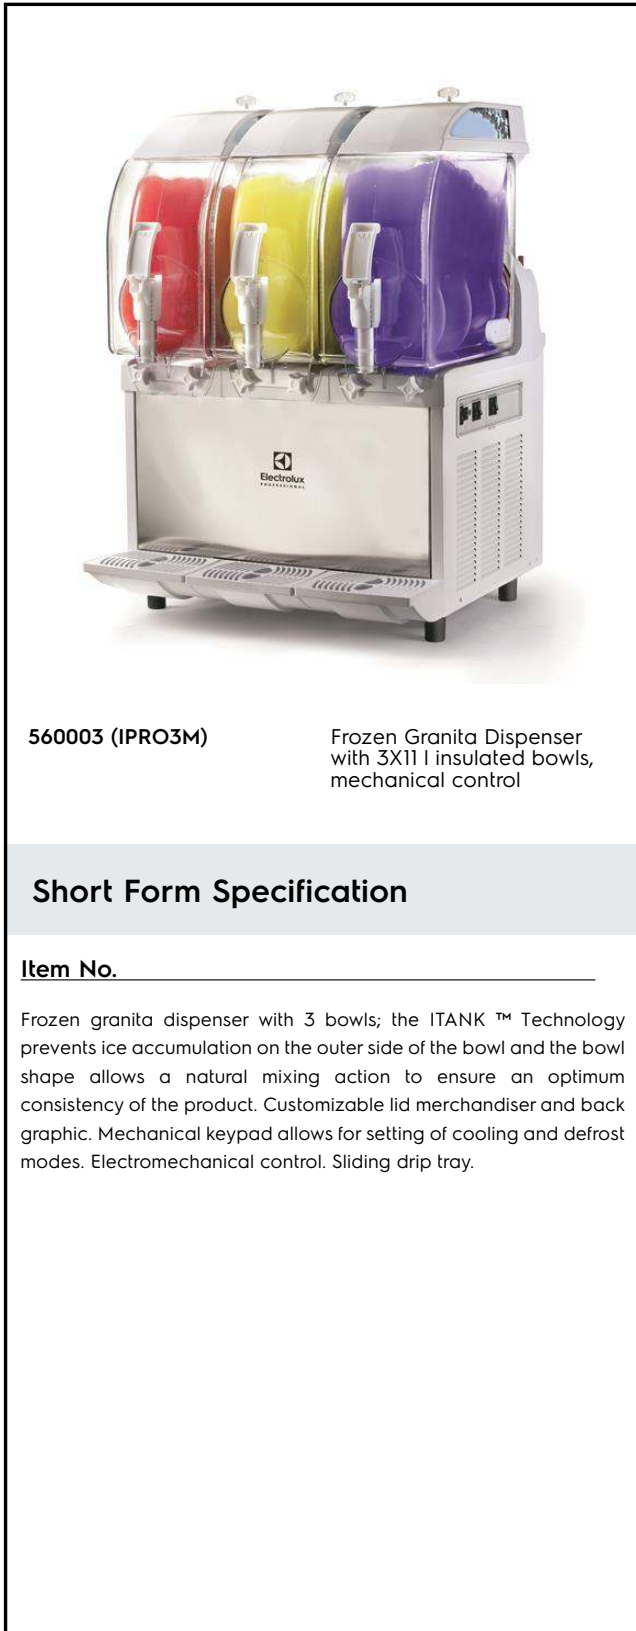

Frozen Frozen granita dispenser with 3 bowls, mechanical control

ITEM # _____

MODEL # _____

NAME # _____

SIS # _____

AIA # _____

560003 (IPRO3M)

 Frozen Granita Dispenser
 with 3X11 l insulated bowls,
 mechanical control

Short Form Specification

Item No. _____

Frozen granita dispenser with 3 bowls; the ITANK™ Technology prevents ice accumulation on the outer side of the bowl and the bowl shape allows a natural mixing action to ensure an optimum consistency of the product. Customizable lid merchandiser and back graphic. Mechanical keypad allows for setting of cooling and defrost modes. Electromechanical control. Sliding drip tray.

Main Features

- Ideal for the production of slush.
- The ITANK™ Technology prevents ice accumulation on the outer side of the bowl, reducing condensation and increasing the cooling power of the machine.
- Bowl shape allows a natural mixing action to ensure an optimum consistency of the product.
- Customizable lid merchandiser and back graphic.
- Ideal for operators who want an innovative and distinctive equipment. Mechanical keypad allows for setting of cooling and defrost modes.
- The insulated tank guarantees higher cooling efficiency and lower effect of the external temperature on product's preparation and maintenance time reducing condense and draining; it is the best solution in hot climate conditions.