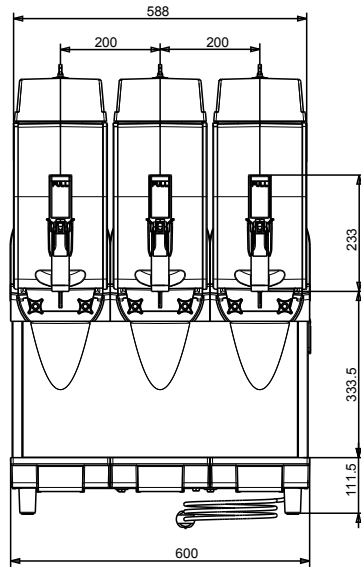

Construction

- Electromechanical control.
- Sliding drip tray.

APPROVAL: _____

Front

Side

Top

Electric

Supply voltage:

560003 (IPRO3M) 220-240 V/1 ph/50 Hz

Electrical power max.:

1.42 kW

Key Information:

External dimensions, Width: 600 mm

External dimensions, Depth: 580 mm

External dimensions, Height: 870 mm

Net weight: 81 kg