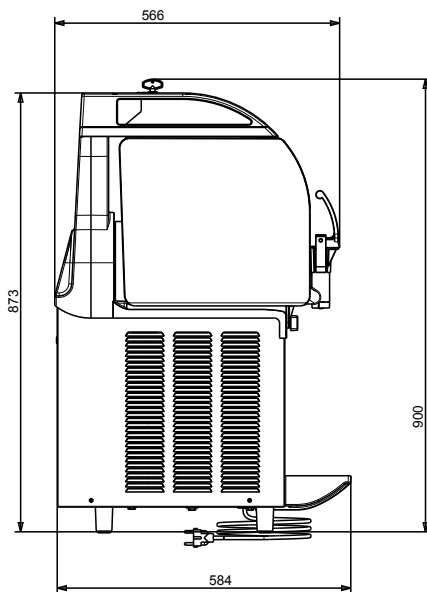

Construction

- Electromechanical control.
- Sliding drip tray.

APPROVAL: _____

Front

Side

Top

Electric

Supply voltage:

560003 (IPRO3M) 220-240 V/1 ph/50 Hz

Electrical power max.:

1.42 kW

Key Information:

External dimensions, Width: 600 mm

External dimensions, Depth: 580 mm

External dimensions, Height: 870 mm

Net weight: 81 kg