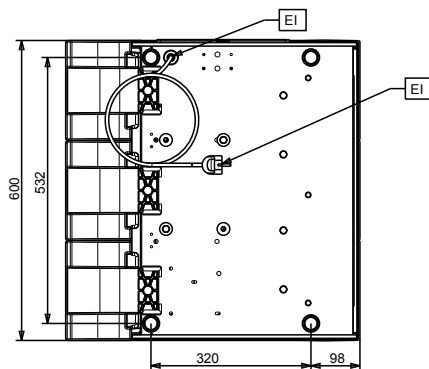

Construction

- Electromechanical control.
- Sliding drip tray.

APPROVAL: _____

Front

Side

Top

Electric

Supply voltage:

560003 (IPRO3M) 220-240 V/1 ph/50 Hz

Electrical power max.:

1.42 kW

Key Information:

External dimensions, Width: 600 mm

External dimensions, Depth: 580 mm

External dimensions, Height: 870 mm

Net weight: 81 kg